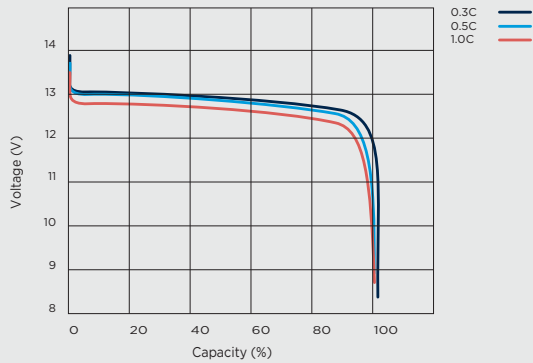

Features & Benefits

- Large number of cycles >2000 (100% DoD)**
 Up to 8 times cycle life of SLA lowering your total cost of ownership
- Safe and stable chemistry & Integrated BMS**
 The use of LiFePO₄ along with the integrated BMS ensures protection against over charge / discharge, temperature and short circuit providing the highest degree of safety
- Greater capacity utilisation - 60% more than SLA**
 Gives longer runtime than equivalent SLA
- High energy density (less than half of the weight of SLA)**
 Lowering total weight of application
- Fast recharge**
 Battery is charged and ready to be used sooner
- Flat Discharge Curve**
 Longer run time & more efficient use of capacity
- Extremely low self-discharge rate**
 Can sit unused for longer periods of time
- UL1642 at cell level**
- IEC Certified**

Nominal Voltage	12.8v
Nominal Capacity (25°C, 0.33C)	100Ah
Terminal	M8
Length (mm)	306 ± 2mm
Width (mm)	168 ± 2mm
Height (mm)	216 ± 2mm
Weight	12.2kg
Max Charge Voltage	14.6 ± 0.1V
Standby	13.8 ± 0.1V
Cut off Voltage	10V
Max. Discharge Current (30 mins)	95A
Max. Pulse Discharge Current (3 Sec)	350A
Max. Charge Current	85A
Recommended Current Charge	≤ 60A
Cycle Life (100% DoD)	≥ 2000
Operating Temp - Charge	0 - 50°C
Operating Temp - Discharge	-20 - 55°C
Short Circuit Release	Load Release
Max. Series / Parallel Configuration	4P OR 4S
IEC Certification No.	62619

Terminal M8 Insert

SNL12V100S SPECIFICATION SHEET

Discharge Curve at Different C Rates

Charging Characteristic (25 °C @ 0.33C)

Cycle Life at Different DoD

Discharge Curve at Different Ambient Temperature (0.33C)