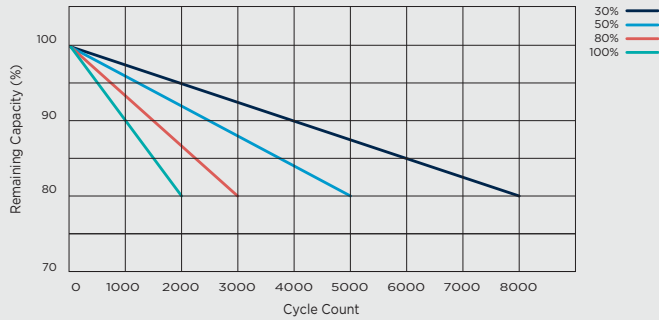

Terminal M8 Insert

SNL12V100S SPECIFICATION SHEET

Discharge Curve at Different C Rates

Charging Characteristic (25 °C @ 0.33C)

Cycle Life at Different DoD

Discharge Curve at Different Ambient Temperature (0.33C)