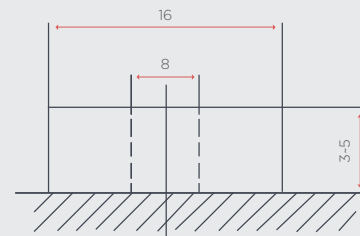

Nominal Voltage	12.8v
Nominal Capacity (25°C, 0.33C)	100Ah
Terminal	M8
Length (mm)	306 ± 2mm
Width (mm)	168 ± 2mm
Height (mm)	216 ± 2mm
Weight	12.2kg
Max Charge Voltage	14.6 ± 0.1V
Standby	13.8 ± 0.1V
Cut off Voltage	10V
Max. Discharge Current (30 mins)	95A
Max. Pulse Discharge Current (3 Sec)	350A
Max. Charge Current	85A
Recommended Current Charge	≤ 60A
Cycle Life (100% DoD)	≥ 2000
Operating Temp - Charge	0 - 50°C
Operating Temp - Discharge	-20 - 55°C
Short Circuit Release	Load Release
Max. Series / Parallel Configuration	4P OR 4S
IEC Certification No.	62619

Terminal M8 Insert

SNL12V100S SPECIFICATION SHEET

Discharge Curve at Different C Rates

Charging Characteristic (25 °C @ 0.33C)

Cycle Life at Different DoD

Discharge Curve at Different Ambient Temperature (0.33C)