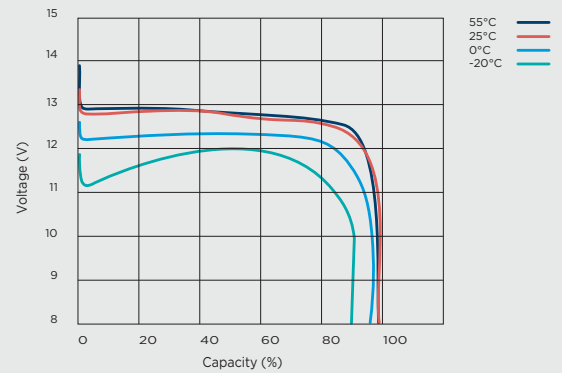

Terminal M8 Insert

SNL12V100S SPECIFICATION SHEET

Discharge Curve at Different C Rates

Charging Characteristic (25 °C @ 0.33C)

Cycle Life at Different DoD

Discharge Curve at Different Ambient Temperature (0.33C)