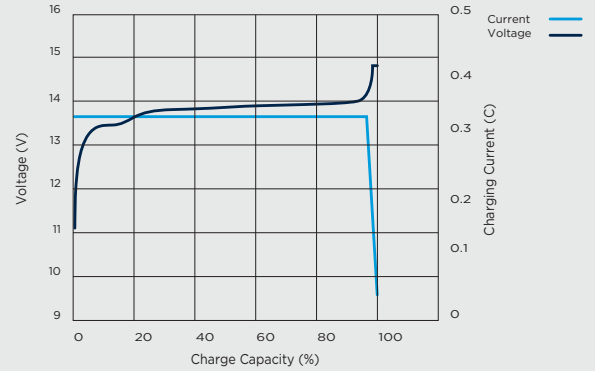

Terminal M8 Insert

SNL12V100S SPECIFICATION SHEET

Discharge Curve at Different C Rates

Charging Characteristic (25 °C @ 0.33C)

Cycle Life at Different DoD

Discharge Curve at Different Ambient Temperature (0.33C)