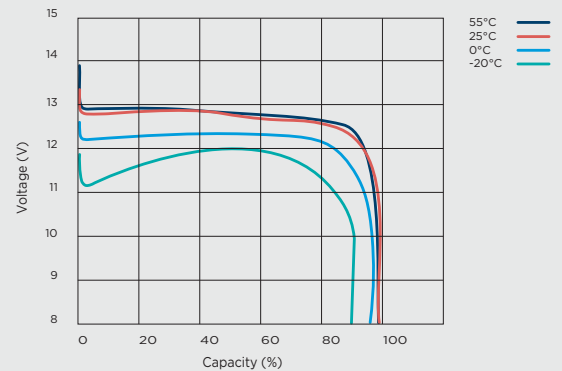

Terminal M8 Insert

SNL12V125S SPECIFICATION SHEET

Discharge Curve at Different C Rates

Charging Characteristic (25 °C @ 0.33C)

Cycle Life at Different DoD

Discharge Curve at Different Ambient Temperature (0.33C)