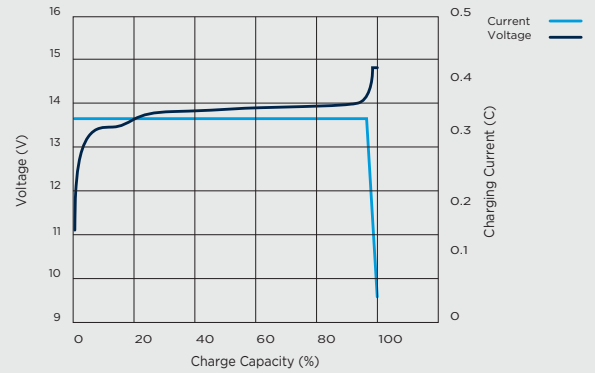

Terminal M8 Insert

SNL12V125S SPECIFICATION SHEET

Discharge Curve at Different C Rates

Charging Characteristic (25 °C @ 0.33C)

Cycle Life at Different DoD

Discharge Curve at Different Ambient Temperature (0.33C)